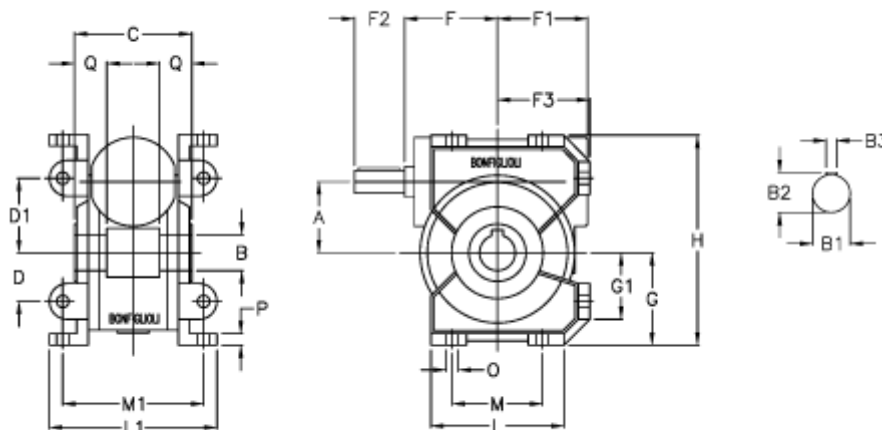

Data Sheet

Article number: 3901049018000

Description: Worm gear with solid input shaft
VF 49U-18-HS

Measures

a = 49.5	Description = VF 49U-xx-HS	L = 93
B = 25	F = 65	L1 = 117
B1 = 16	F1 = 63	m = 63
B2 = 18.0	F2 = 40	M1 = 98.5
B3 = 5	F3 = 64.5	O = 8.5
C = 82	g = 64.5	P = 8
D = 34	G1 = 46.5	Q = 22.5
D1 = 52	H = 146.5	